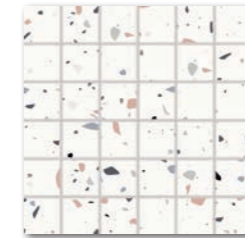

WAKVK546  
 ○ 500 l m<sup>2</sup>  
 matt  
 elfenbein | ivory

WAKVK547  
 ○ 500 l m<sup>2</sup>  
 matt | ✨  
 rot-braun - blau-grau - schwarz | red-brown - blue-grey - black

WAKVK548  
 ○ 500 l m<sup>2</sup>  
 matt | ✨  
 blau - türkis - schwarz | blue - turquoise - black

WAKVK549  
 ○ 500 l m<sup>2</sup>  
 matt | ✨  
 grün - grün-gelb - schwarz | green - green-yellow - black

WDM05547 (SHEET)  
 ○ 310 l Netz  
 matt | ✨

WDM05548 (SHEET)  
 ○ 310 l Netz  
 matt | ✨

WDM05549 (SHEET)  
 ○ 310 l Netz  
 matt | ✨