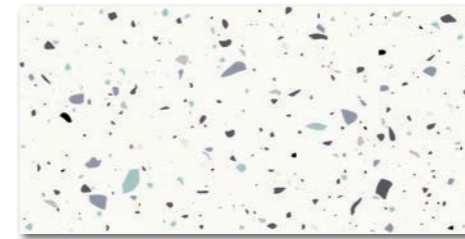

WAKVK546  
 ○ 500 l m<sup>2</sup>  
 matt  
 elfenbein | ivory

WAKVK547  
 ○ 500 l m<sup>2</sup>  
 matt | ✨  
 rot-braun - blau-grau - schwarz | red-brown - blue-grey - black

WAKVK548  
 ○ 500 l m<sup>2</sup>  
 matt | ✨  
 blau - türkis - schwarz | blue - turquoise - black

WAKVK549  
 ○ 500 l m<sup>2</sup>  
 matt | ✨  
 grün - grün-gelb - schwarz | green - green-yellow - black

WDM05547 (SHEET)  
 ○ 310 l Netz  
 matt | ✨

WDM05548 (SHEET)  
 ○ 310 l Netz  
 matt | ✨

WDM05549 (SHEET)  
 ○ 310 l Netz  
 matt | ✨