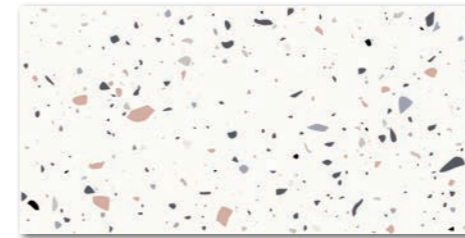

WAKVK546  
 ○ 500 l m<sup>2</sup>  
 matt  
 elfenbein | ivory

WAKVK547  
 ○ 500 l m<sup>2</sup>  
 matt | ✨  
 rot-braun - blau-grau - schwarz | red-brown - blue-grey - black

WAKVK548  
 ○ 500 l m<sup>2</sup>  
 matt | ✨  
 blau - türkis - schwarz | blue - turquoise - black

WAKVK549  
 ○ 500 l m<sup>2</sup>  
 matt | ✨  
 grün - grün-gelb - schwarz | green - green-yellow - black

WDM05547 (SHEET)  
 ○ 310 l Netz  
 matt | ✨

WDM05548 (SHEET)  
 ○ 310 l Netz  
 matt | ✨

WDM05549 (SHEET)  
 ○ 310 l Netz  
 matt | ✨