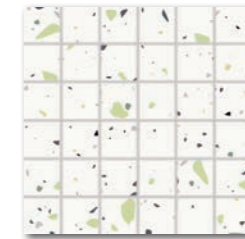

WAKVK546  
 ○ 500 l m<sup>2</sup>  
 matt  
 elfenbein | ivory

WAKVK547  
 ○ 500 l m<sup>2</sup>  
 matt | ✨  
 rot-braun - blau-grau - schwarz | red-brown - blue-grey - black

WAKVK548  
 ○ 500 l m<sup>2</sup>  
 matt | ✨  
 blau - türkis - schwarz | blue - turquoise - black

WAKVK549  
 ○ 500 l m<sup>2</sup>  
 matt | ✨  
 grün - grün-gelb - schwarz | green - green-yellow - black

WDM05547 (SHEET)  
 ○ 310 l Netz  
 matt | ✨

WDM05548 (SHEET)  
 ○ 310 l Netz  
 matt | ✨

WDM05549 (SHEET)  
 ○ 310 l Netz  
 matt | ✨