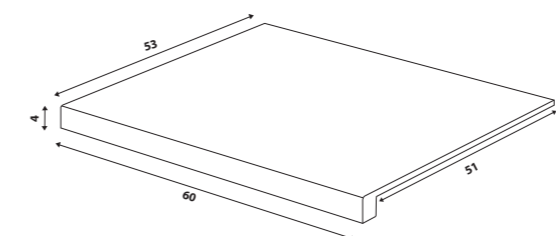

DCF65835
PEI 5 ○ 1370 | St
matt | R9 | A

DCG65835
PEI 4 ○ 1370 | St
full lappato